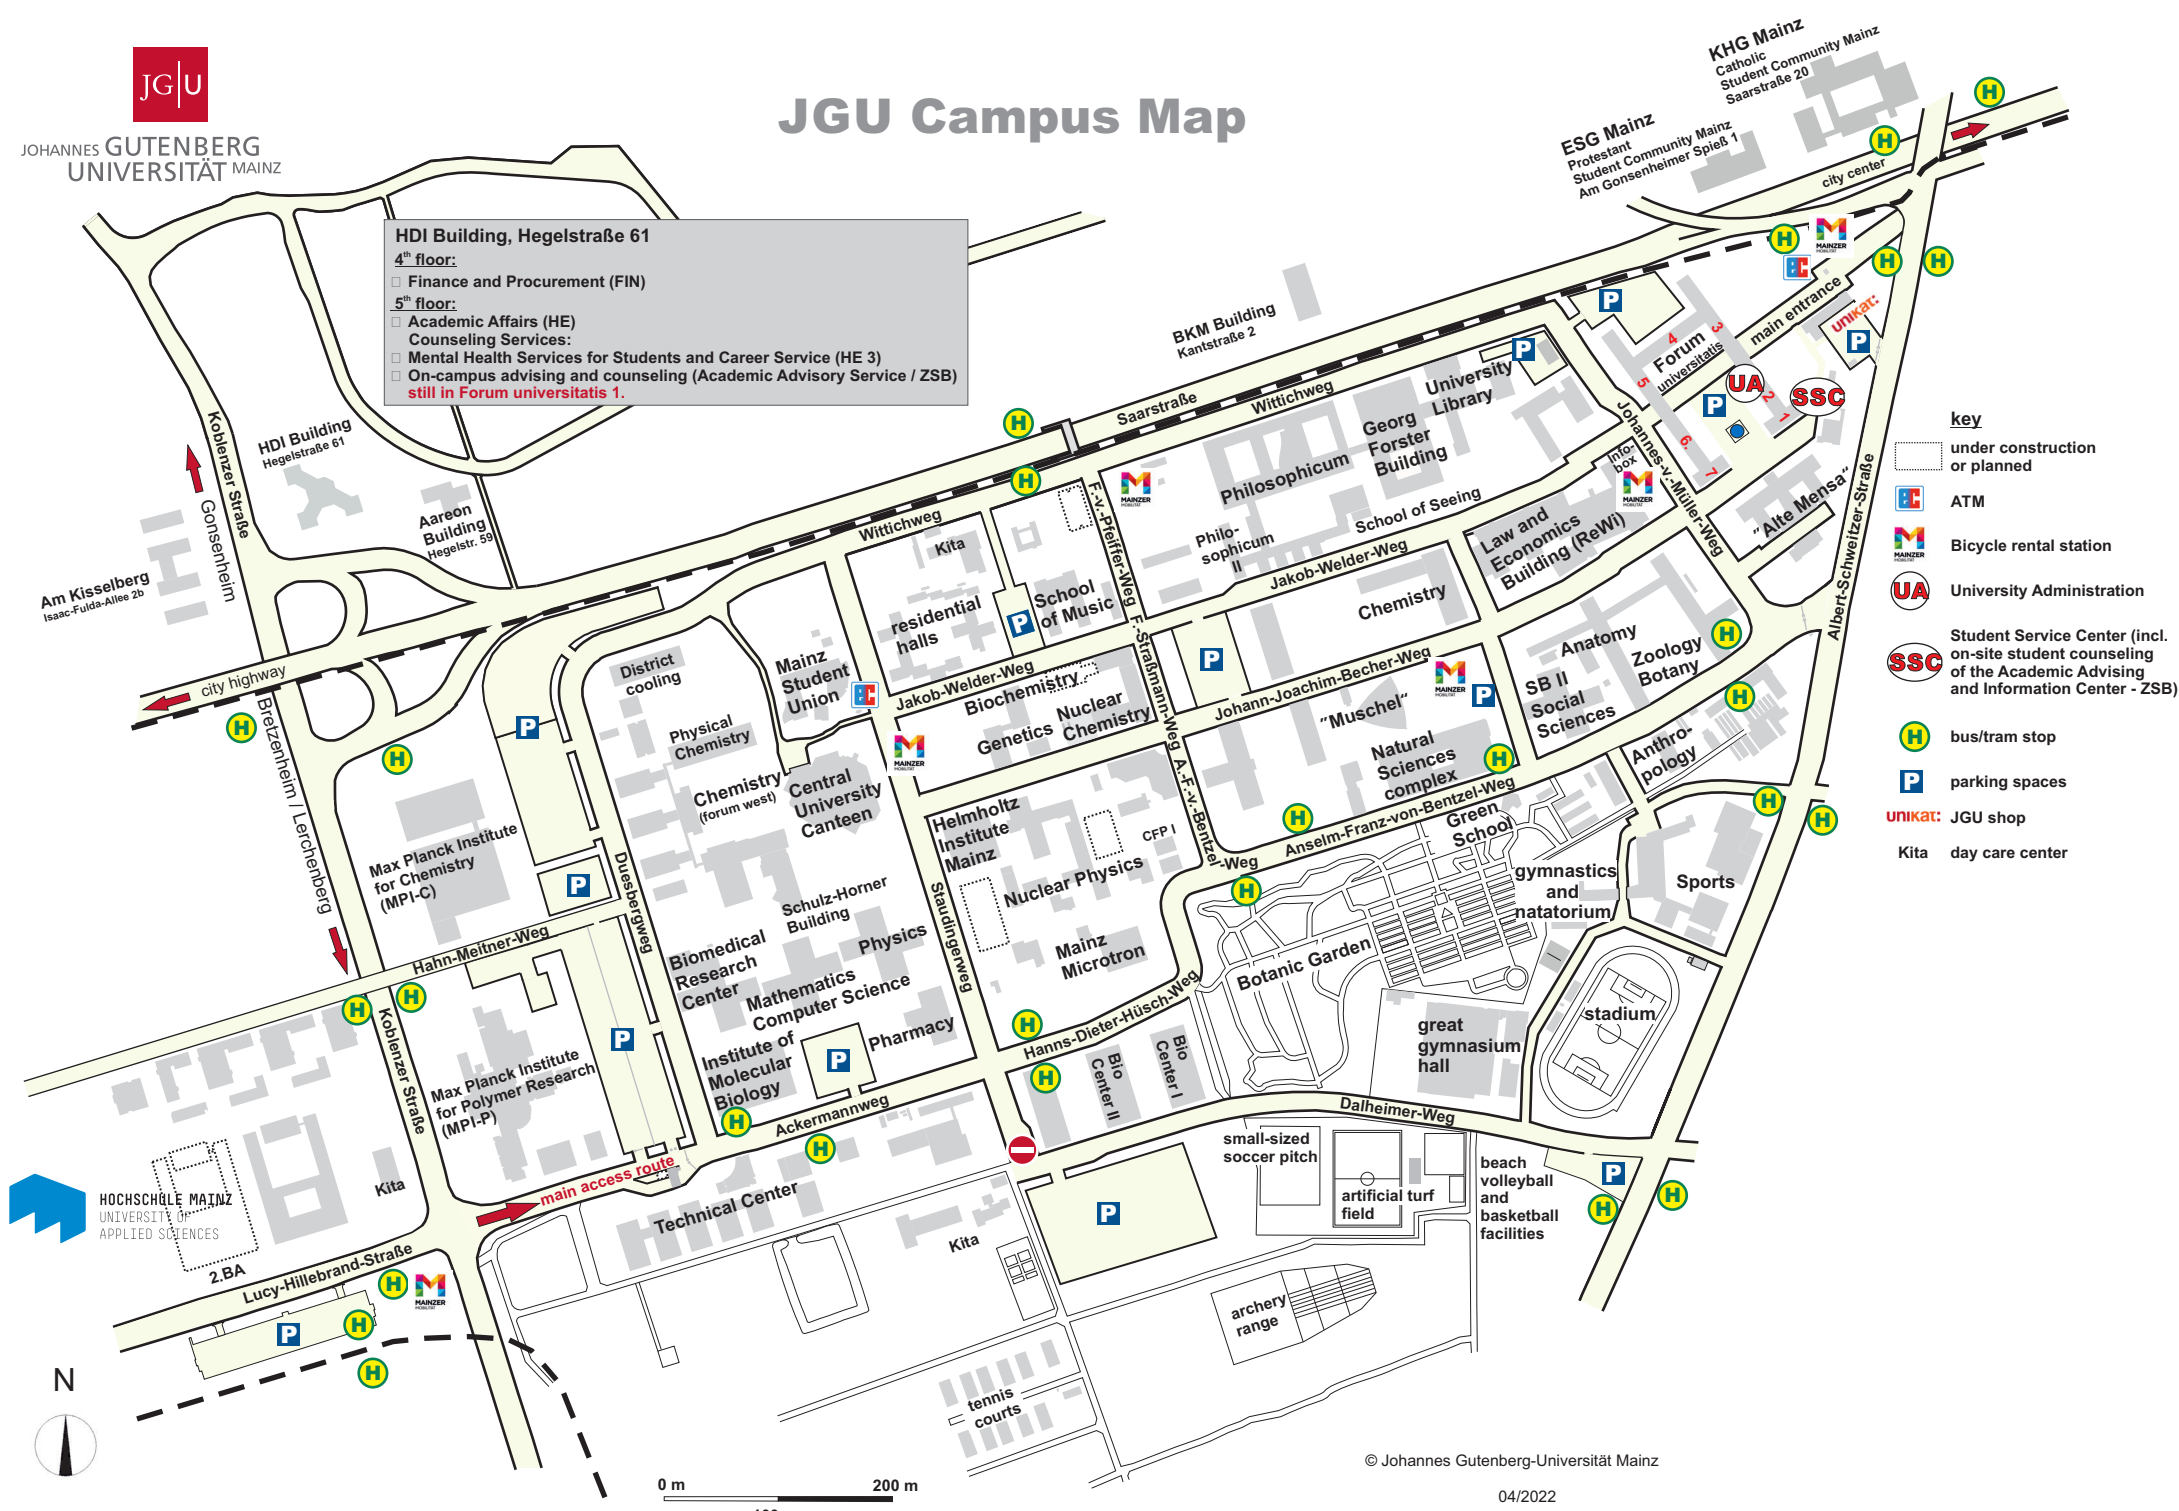

JGU Campus Map

HDI Building, Hegelstraße 61
4th floor:
 □ Finance and Procurement (FIN)
5th floor:
 □ Academic Affairs (HE)
 □ Counseling Services:
 □ Mental Health Services for Students and Career Service (HE 3)
 □ On-campus advising and counseling (Academic Advisory Service / ZSB)
still in Forum universitatis 1.

- key**
- under construction or planned
 - ATM
 - Bicycle rental station
 - University Administration
 - Student Service Center (incl. on-site student counseling of the Academic Advising and Information Center - ZSB)
 - bus/tram stop
 - parking spaces
 - JGU shop
 - day care center

HOCHSCHULE MAINZ
UNIVERSITY OF APPLIED SCIENCES

0 m 100 m 200 m